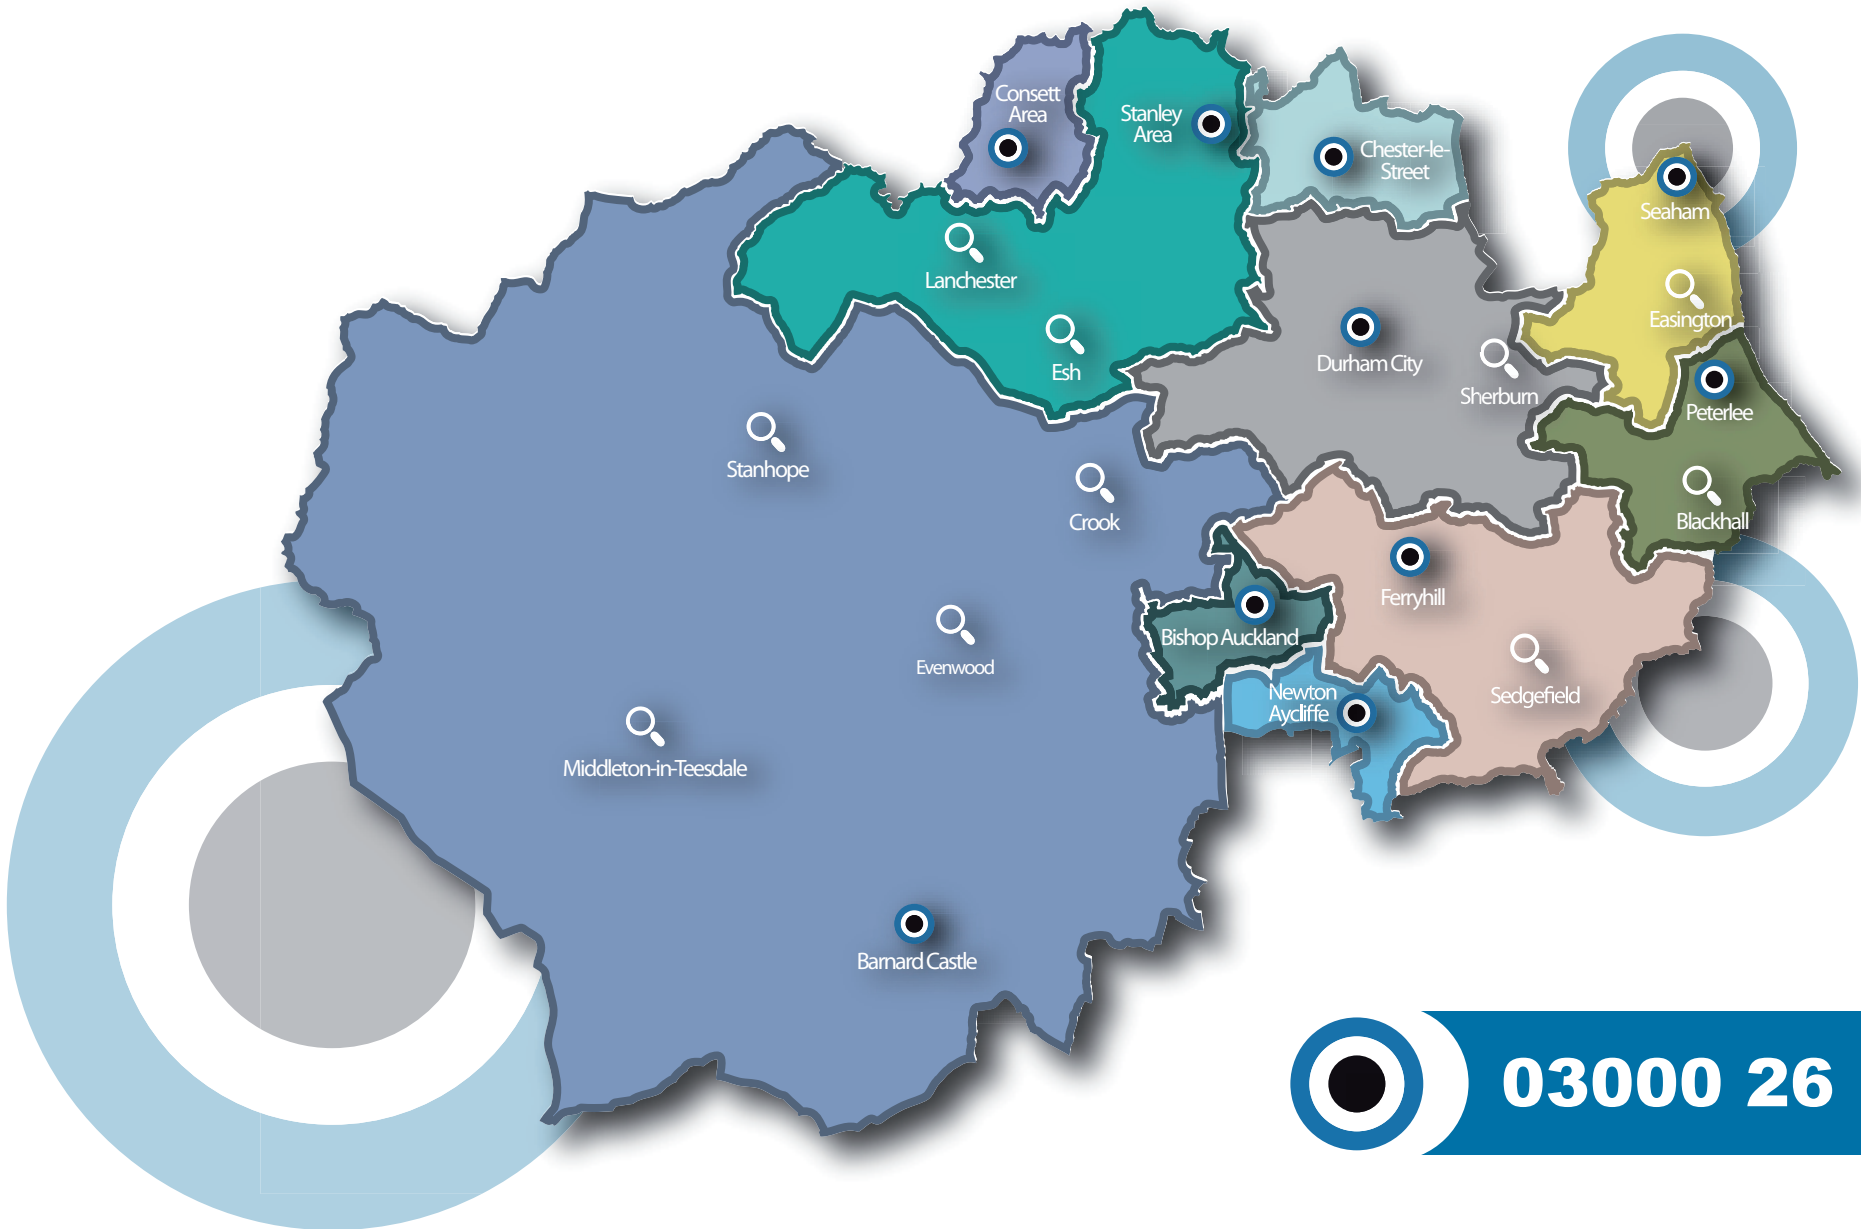

Services for Children,  
Young People and Families

# Find Your Local One Point Hub

**03000 26 11 11**

	<b>If you live in</b>	<b>If you attend school at</b>	<b>Your One Point Hub will be at</b>
<b>Stanley</b>	<p>Annfield Plain Burnhope Burnopfield Catchgate Craghead Cornsay Dipton</p> <p>Esh Havannah Lanchester South Moor Stanley Hall Tanfield</p>	<p>Greencroft Business and Enterprise Community School (North Durham Academy) Hare Law School Stanley School of Technology (North Durham Academy) St. Bede's Catholic School and Sixth Form College Tanfield School, Specialist College of Science and Engineering</p>	<p><b>Annexe Louisa Centre Front Street Stanley DH9 0TE</b></p> <p><b>03000 26 11 14</b></p>
<b>Consett</b>	<p>Benfieldside Blackhill Castleside Consett</p> <p>Delves Lane Ebchester Medomsley Leadgate</p>	<p>Consett Community Sports College Moorside Community Technology College Villa Real School</p>	<p><b>Adjacent to Consett Junior School Beechdale Road Consett DH8 6AY</b></p> <p><b>03000 26 11 21</b></p>
<b>Chester-le-Street</b>	<p>Bournmoor Chester-le-Street Grange Villa Lumley North Lodge Ouston</p> <p>Pelaw Pelton Pelton Fell Urpeth West Pelton</p>	<p>Park View School The Hermitage Academy Roseberry Sports and Community College</p>	<p><b>Adjacent to Leisure Centre Burns Green Chester-le-Street DH3 3QH</b></p> <p><b>03000 26 11 12</b></p>

**Walker Drive  
Woodhouse Close  
Bishop Auckland  
DL14 6QW**

**03000 26 11 19**

**If you live in**

**If you attend school at**

**Your One Point Hub will be at**

**Teesdale / Wear Valley**

Barnard Castle	Middleton-in-Teesdale
Barningham	Ramshaw
Ovington	Romaldkirk
Cockfield	Staindrop
Cotherstone	South Bedburn
Crook	St John`s Chapel
Eggleston	Stanhope
Evenwood	Stanley Crook
Gainford	Startforth Streatlam
Greta	Tow Law
Hamsterley	Wheatbottom
Helmington Row	Whorlton
Howden	Willington
Hunwick	Winston
Ingleton	Witton-le-Wear
Lartington	Wolsingham
Lynesack	